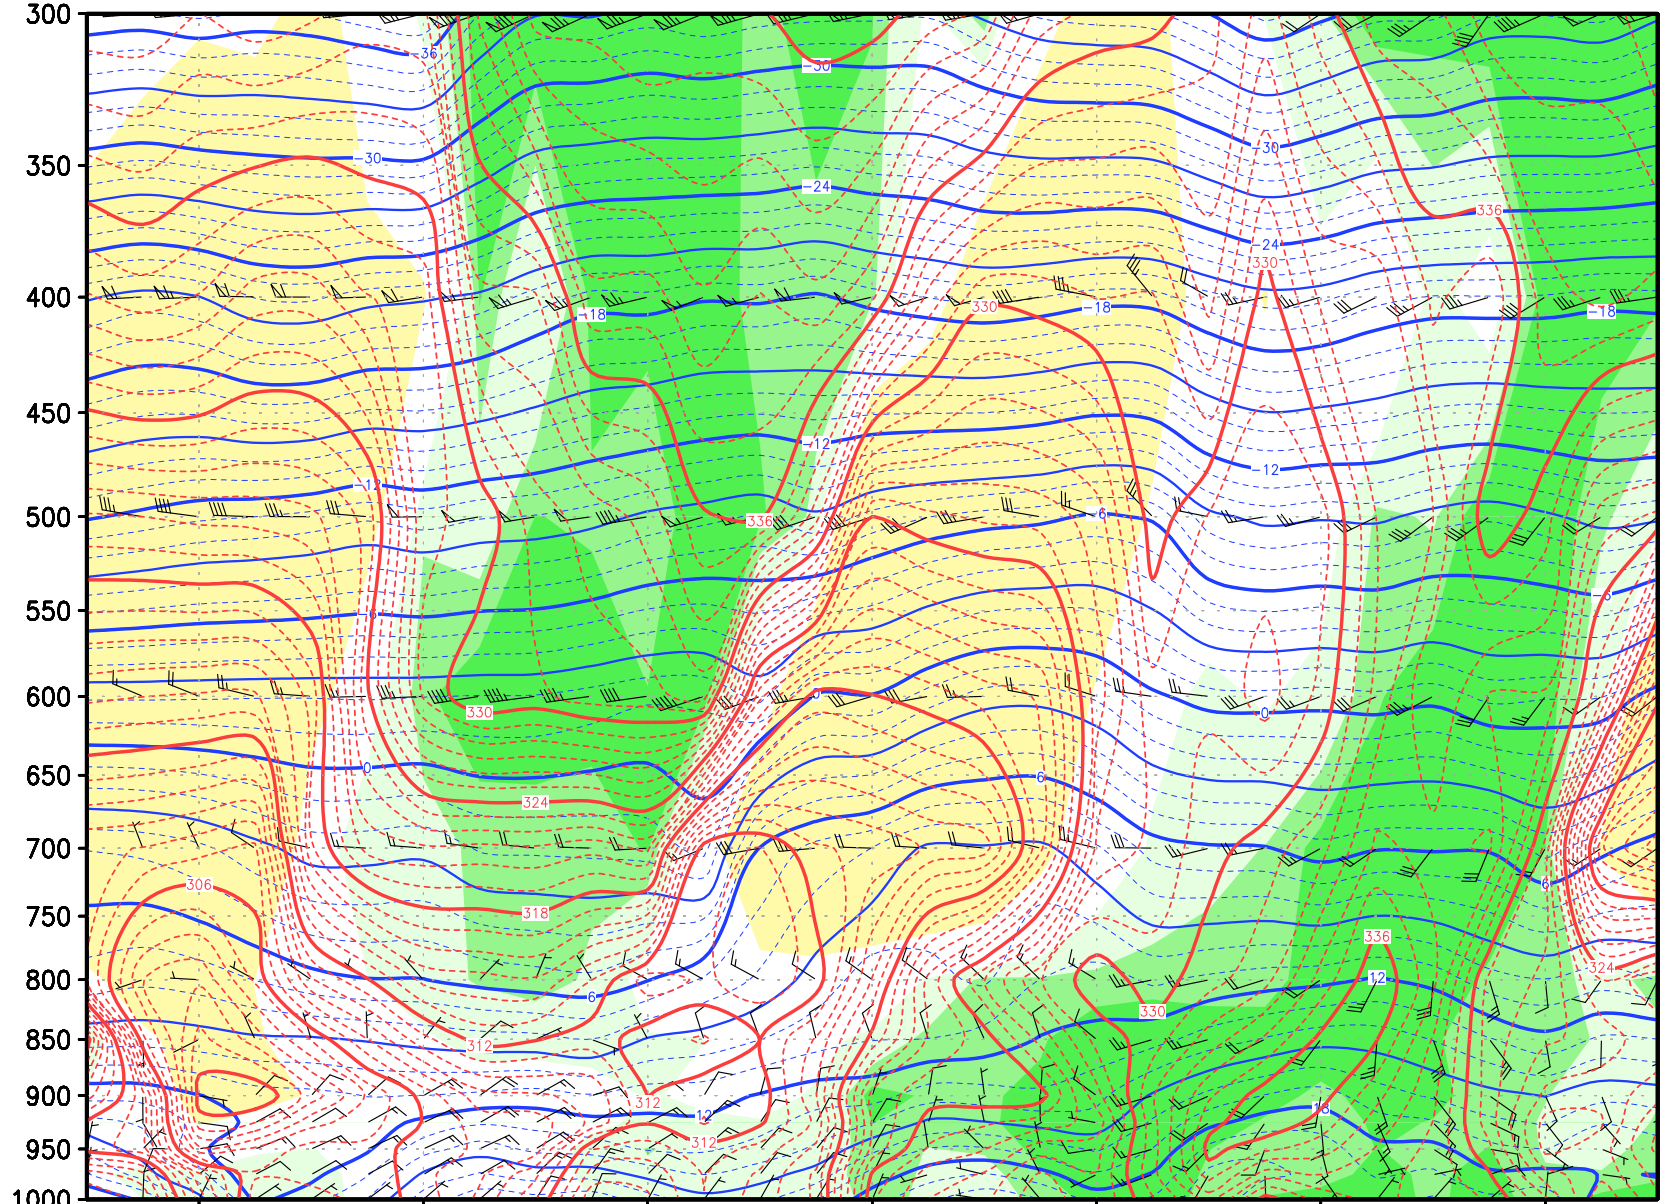

2024/04/28 18UTC

MATSUYAMA

33.84166N

132.7653E

TEMP

EPT